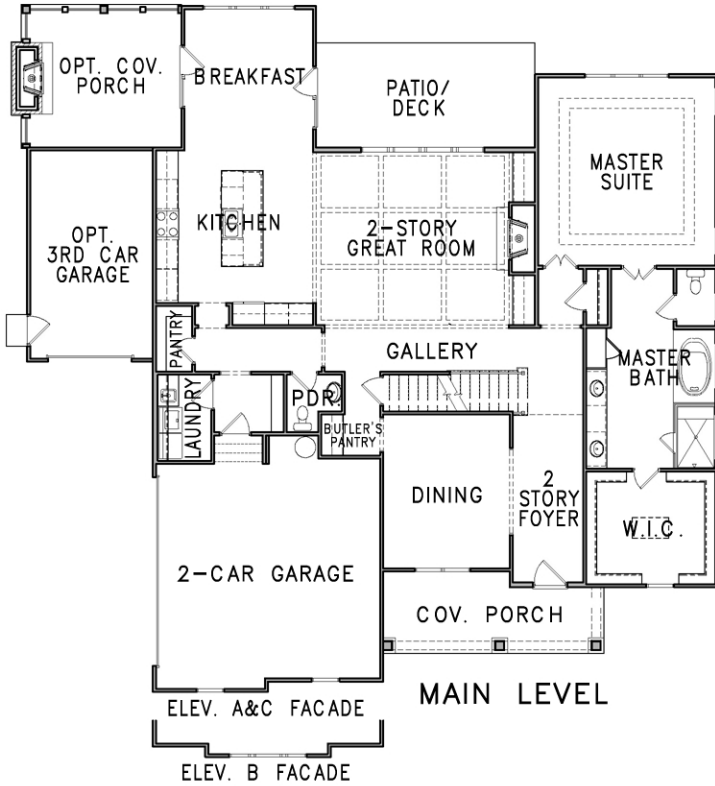

## THE SANDY HILL

4 Bedrooms/3 Bath/3,502 sq.ft.  
w/Opt. Bedroom 5/Loft/Media/4,102 sq.ft.

ELEVATION A

ELEVATION B

ELEVATION C

**HILLGROVE**  
HOMES

# THE SANDY HILL

4 Bedrooms/3 Bath/3,502 sq.ft.  
w/Opt. Bedroom 5/Loft/Media/4,102 sq.ft.

**BONUS RM.  
OPT. 1**

**BONUS RM.  
OPT. 2**