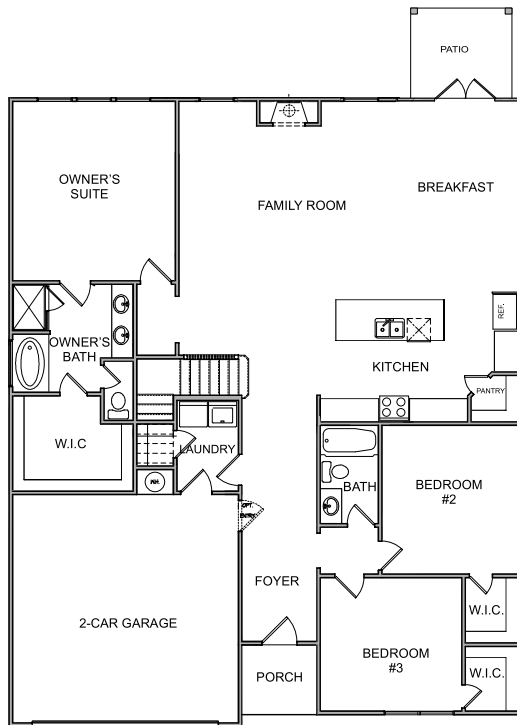

HILL GROVE
HOMES

OAKHURST II

4 Bedroom / 3 Bath / 2248 sq ft
Unfinished basement 1748 sq ft

FIRST FLOOR

SECOND FLOOR

UNFINISHED BASEMENT