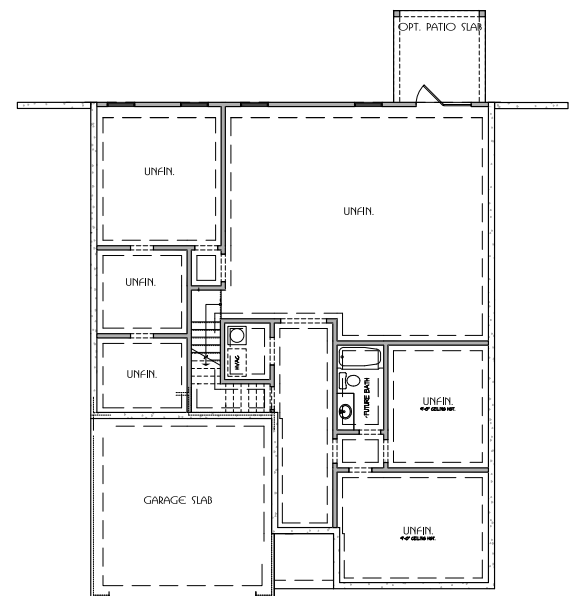

HILL GROVE
HOMES

OAKHURST II

4 Bedroom / 3 Bath / 2248 sq ft
Unfinished basement 1748 sq ft

FIRST FLOOR

SECOND FLOOR

UNFINISHED BASEMENT