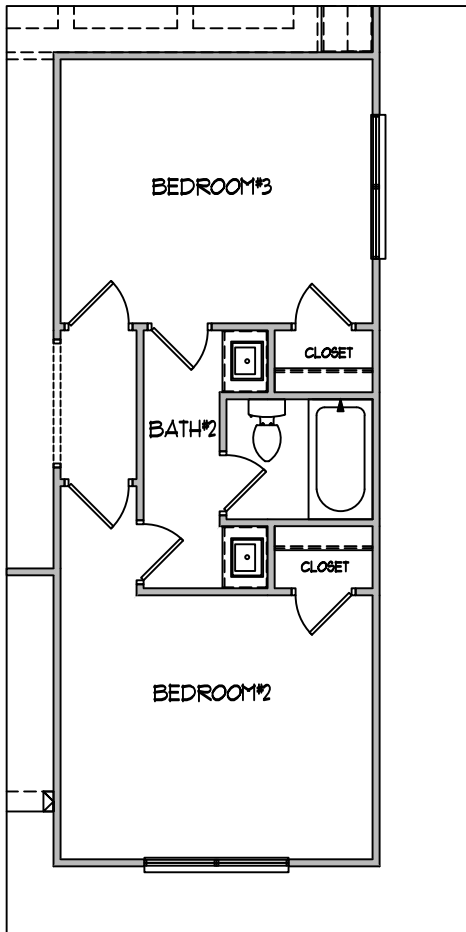

ELEVATION A

ELEVATION B

ELEVATION A w/ 3rd CAR GARAGE Opt.

ELEVATION B w/ 3rd CAR GARAGE Opt.

HILLGROVE
HOMES

THE CHARLOTTE

4-5 Bedrooms / 3.5 Baths / 2900 sq ft

MAIN LEVEL

MAIN LEVEL w/ 3rd CAR GARAGE Opt.

Opt. Super Shower

ALTERNATIVE Jack & Jill BATH

ALTERNATIVE GUEST SUITE

Opt. Bedroom #5

UPPER LEVEL