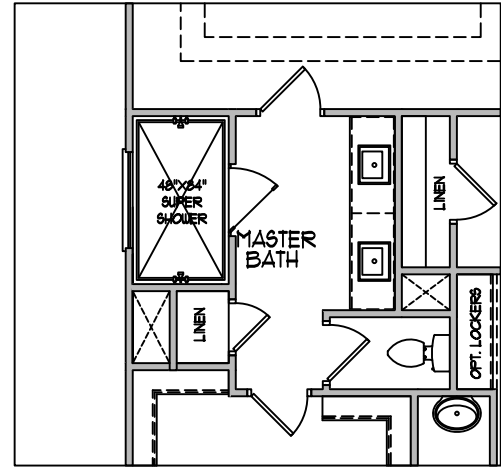

ELEVATION A

ELEVATION B

ELEVATION A w/ 3rd CAR GARAGE Opt.

ELEVATION B w/ 3rd CAR GARAGE Opt.

HILLGROVE
HOMES

THE CHARLOTTE

4-5 Bedrooms / 3.5 Baths / 2900 sq ft

MAIN LEVEL

MAIN LEVEL w/ 3rd CAR GARAGE Opt.

Opt. Super Shower

ALTERNATIVE Jack & Jill BATH

ALTERNATIVE GUEST SUITE

Opt. Bedroom #5

UPPER LEVEL