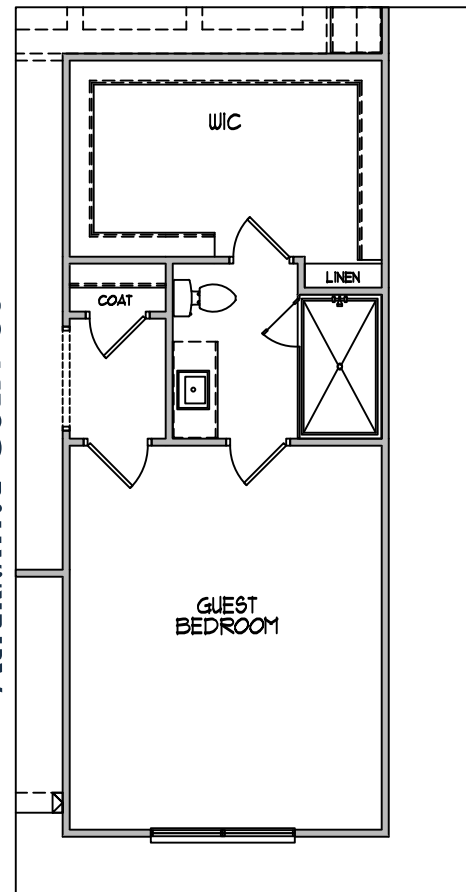

ELEVATION A

ELEVATION B

ELEVATION A w/ 3rd CAR GARAGE Opt.

ELEVATION B w/ 3rd CAR GARAGE Opt.

HILLGROVE
HOMES

THE CHARLOTTE

4-5 Bedrooms / 3.5 Baths / 2900 sq ft

MAIN LEVEL

MAIN LEVEL w/ 3rd CAR GARAGE Opt.

Opt. Super Shower

ALTERNATIVE Jack & Jill BATH

ALTERNATIVE GUEST SUITE

Opt. Bedroom #5

UPPER LEVEL