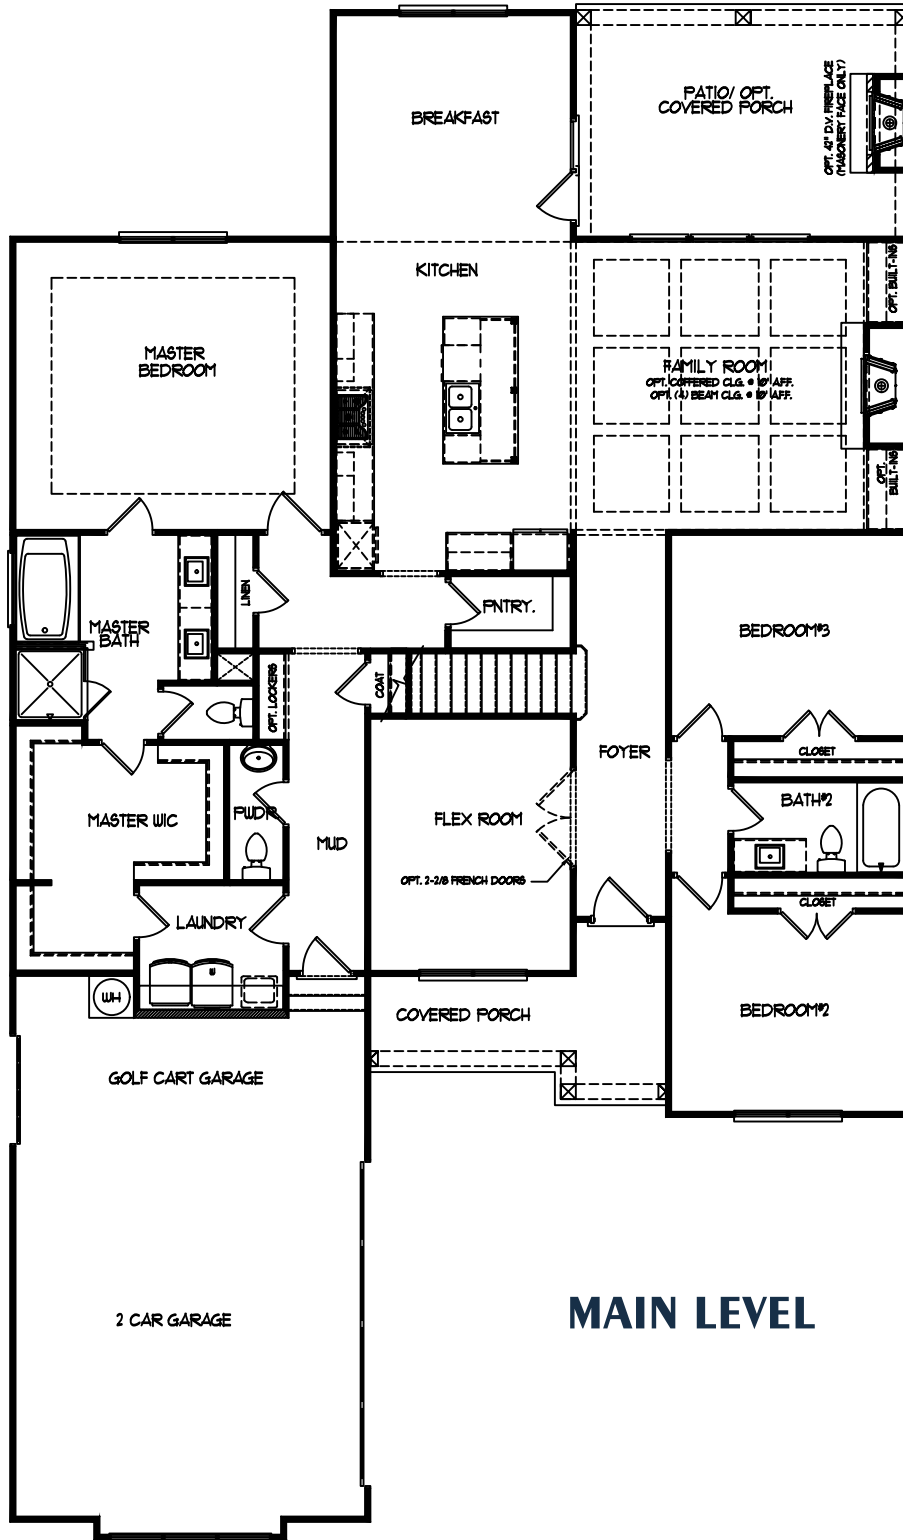

ELEVATION A

ELEVATION B

ELEVATION A w/ 3rd CAR GARAGE Opt.

ELEVATION B w/ 3rd CAR GARAGE Opt.

HILLGROVE
HOMES

THE CHARLOTTE

4-5 Bedrooms / 3.5 Baths / 2900 sq ft

MAIN LEVEL

MAIN LEVEL w/ 3rd CAR GARAGE Opt.

Opt. Super Shower

ALTERNATIVE Jack & Jill BATH

ALTERNATIVE GUEST SUITE

Opt. Bedroom #5

UPPER LEVEL