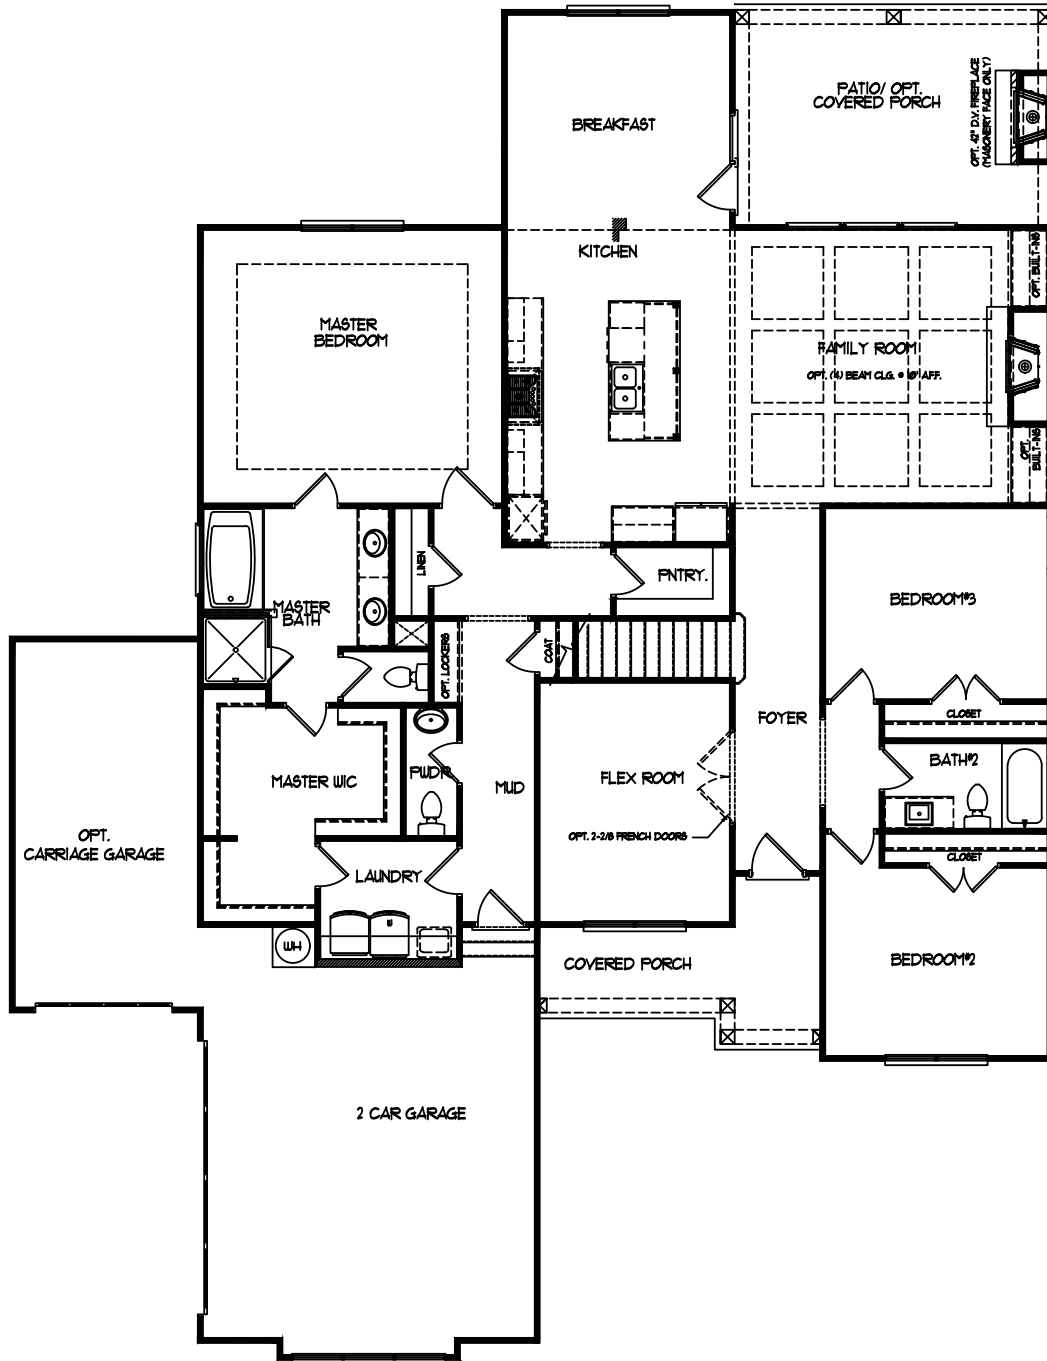

ELEVATION A

ELEVATION B

ELEVATION A w/ 3rd CAR GARAGE Opt.

ELEVATION B w/ 3rd CAR GARAGE Opt.

HILLGROVE
HOMES

THE CHARLOTTE

4-5 Bedrooms / 3.5 Baths / 2900 sq ft

MAIN LEVEL

MAIN LEVEL w/ 3rd CAR GARAGE Opt.

Opt. Super Shower

ALTERNATIVE Jack & Jill BATH

ALTERNATIVE GUEST SUITE

Opt. Bedroom #5

UPPER LEVEL