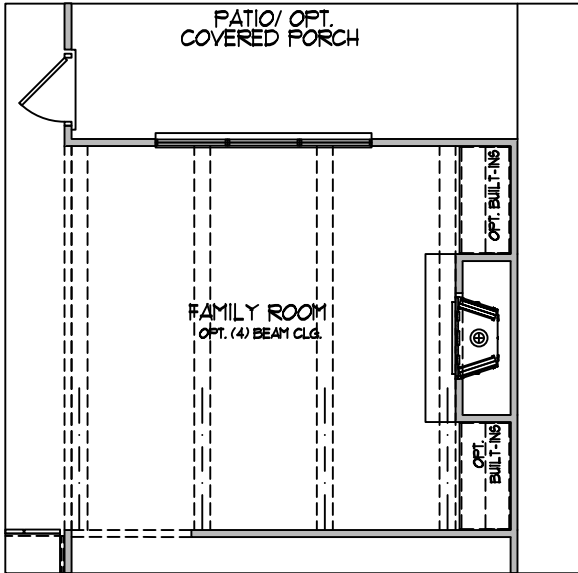

ELEVATION A

ELEVATION B

ELEVATION A w/ 3rd CAR GARAGE Opt.

ELEVATION B w/ 3rd CAR GARAGE Opt.

HILLGROVE
HOMES

THE CHARLOTTE

4-5 Bedrooms / 3.5 Baths / 2900 sq ft

MAIN LEVEL

MAIN LEVEL w/ 3rd CAR GARAGE Opt.

Opt. Super Shower

ALTERNATIVE Jack & Jill BATH

ALTERNATIVE GUEST SUITE

Opt. Bedroom #5

UPPER LEVEL