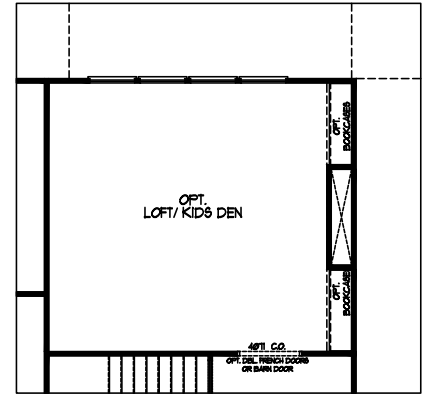

HILL GROVE
HOMES

THE BRYAN

4-5 Bedrooms / 3.5-4.5 Baths
3206 -3582 Sq.Ft

ELEVATION A

ELEVATION B

HILLGROVE
HOMES

THE BRYAN

4-5 Bedrooms / 3.5-4.5 Baths
3206 -3582 Sq.Ft

Opt. Beam Ceiling

WET BAR

Main Level

Opt. Super Shower

Opt. Bedroom #5 & Bath #4

HILLGROVE
HOMES

THE BRYAN

4-5 Bedrooms / 3.5-4.5 Baths
3206 -3582 Sq.Ft

**Opt. Loft/
Kids Den**

Upper Level