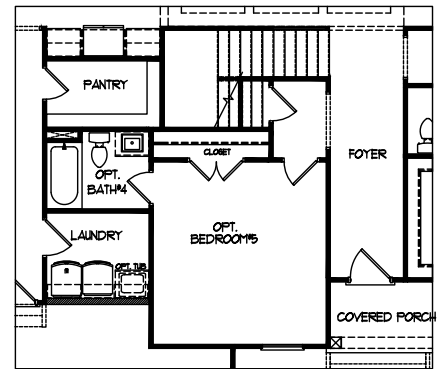

Opt. Beam Ceiling

WET BAR

Main Level

Opt. Super Shower

Opt. Bedroom #5 & Bath #4

HILLGROVE
HOMES

THE BRYAN

4-5 Bedrooms / 3.5-4.5 Baths
3206 -3582 Sq.Ft

**Opt. Loft/
Kids Den**

Upper Level