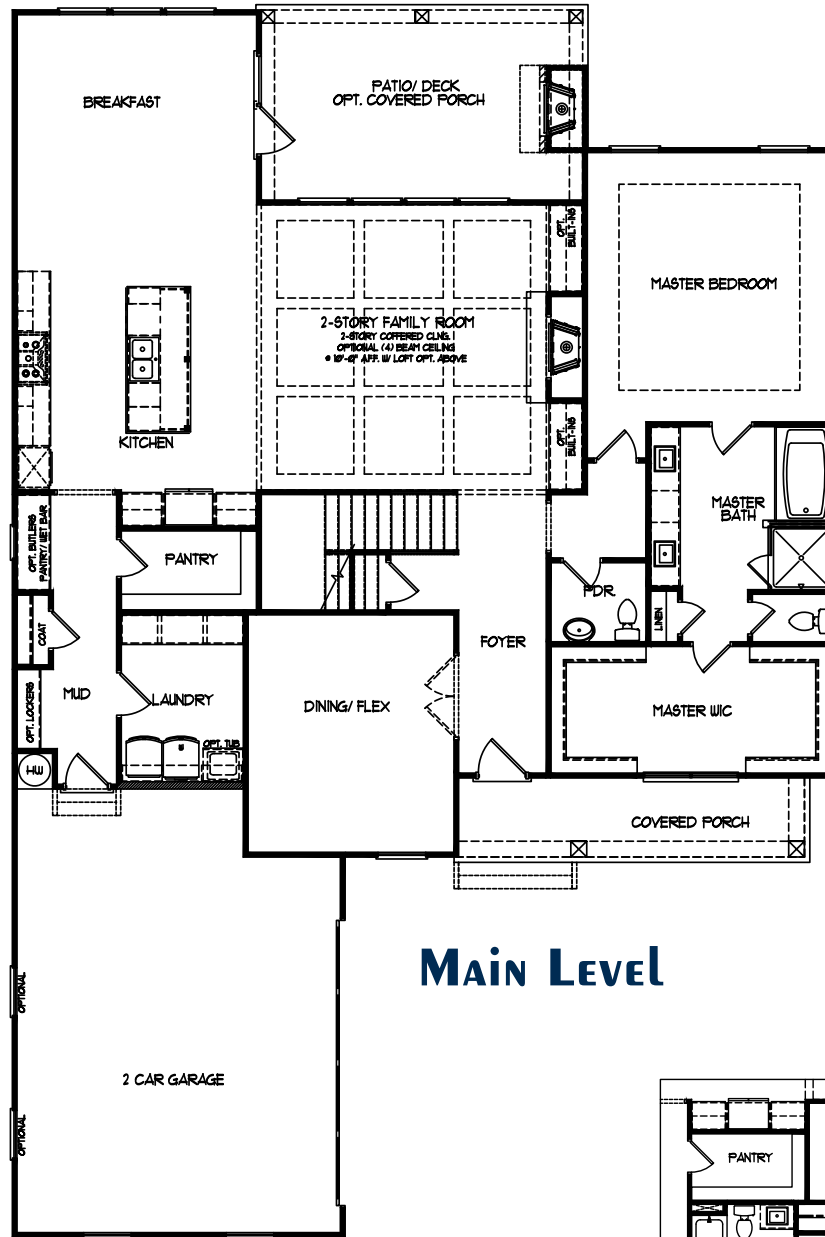

HILL GROVE
HOMES

THE BRYAN

4-5 Bedrooms / 3.5-4.5 Baths
3206 -3582 Sq.Ft

ELEVATION A

ELEVATION B

HILLGROVE
HOMES

THE BRYAN

4-5 Bedrooms / 3.5-4.5 Baths
3206 -3582 Sq.Ft

Opt. Beam Ceiling

WET BAR

Main Level

Opt. Super Shower

Opt. Bedroom #5 & Bath #4

HILLGROVE
HOMES

THE BRYAN

4-5 Bedrooms / 3.5-4.5 Baths
3206 -3582 Sq.Ft

**Opt. Loft/
Kids Den**

Upper Level