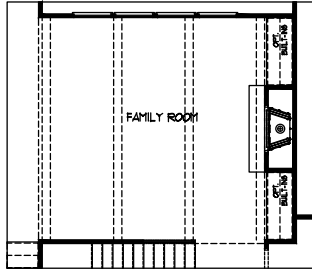

HILL GROVE
HOMES

THE BRYAN

4-5 Bedrooms / 3.5-4.5 Baths
3206 -3582 Sq.Ft

ELEVATION A

ELEVATION B

HILLGROVE
HOMES

THE BRYAN

4-5 Bedrooms / 3.5-4.5 Baths
3206 -3582 Sq.Ft

Opt. Beam Ceiling

WET BAR

Main Level

Opt. Super Shower

Opt. Bedroom #5 & Bath #4

HILLGROVE
HOMES

THE BRYAN

4-5 Bedrooms / 3.5-4.5 Baths
3206 -3582 Sq.Ft