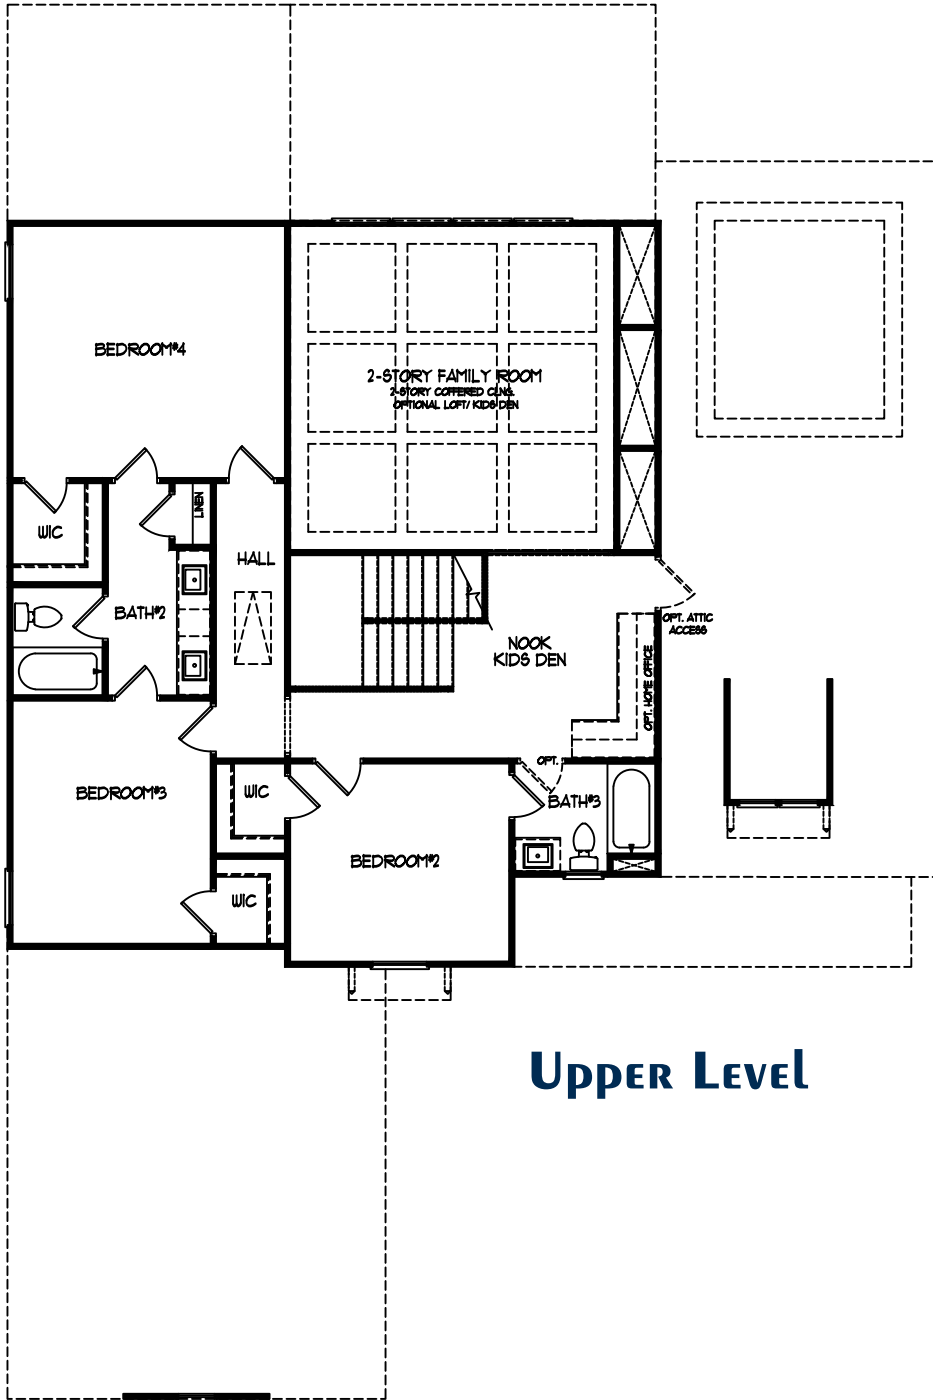

HILL GROVE
HOMES

THE BRYAN

4-5 Bedrooms / 3.5-4.5 Baths
3206 -3582 Sq.Ft

ELEVATION A

ELEVATION B

HILLGROVE
HOMES

THE BRYAN

4-5 Bedrooms / 3.5-4.5 Baths
3206 -3582 Sq.Ft

Opt. Beam Ceiling

WET BAR

Main Level

Opt. Super Shower

Opt. Bedroom #5 & Bath #4

HILLGROVE
HOMES

THE BRYAN

4-5 Bedrooms / 3.5-4.5 Baths
3206 -3582 Sq.Ft

**Opt. Loft/
Kids Den**

Upper Level