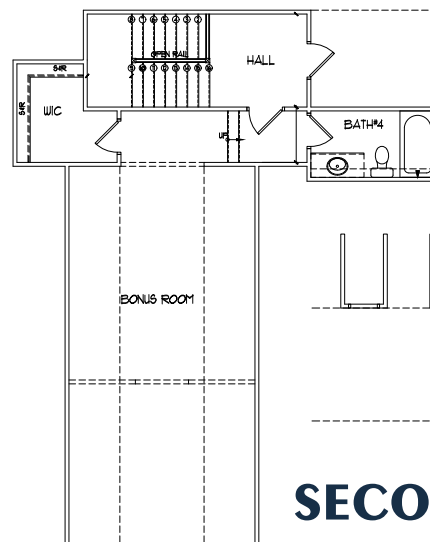

HILL GROVE
HOMES

ADDISON III

4 Bedroom / 4.5 Bathroom / 3182 sq ft

Opt.
Super Shower

MAIN LEVEL

SECOND LEVEL