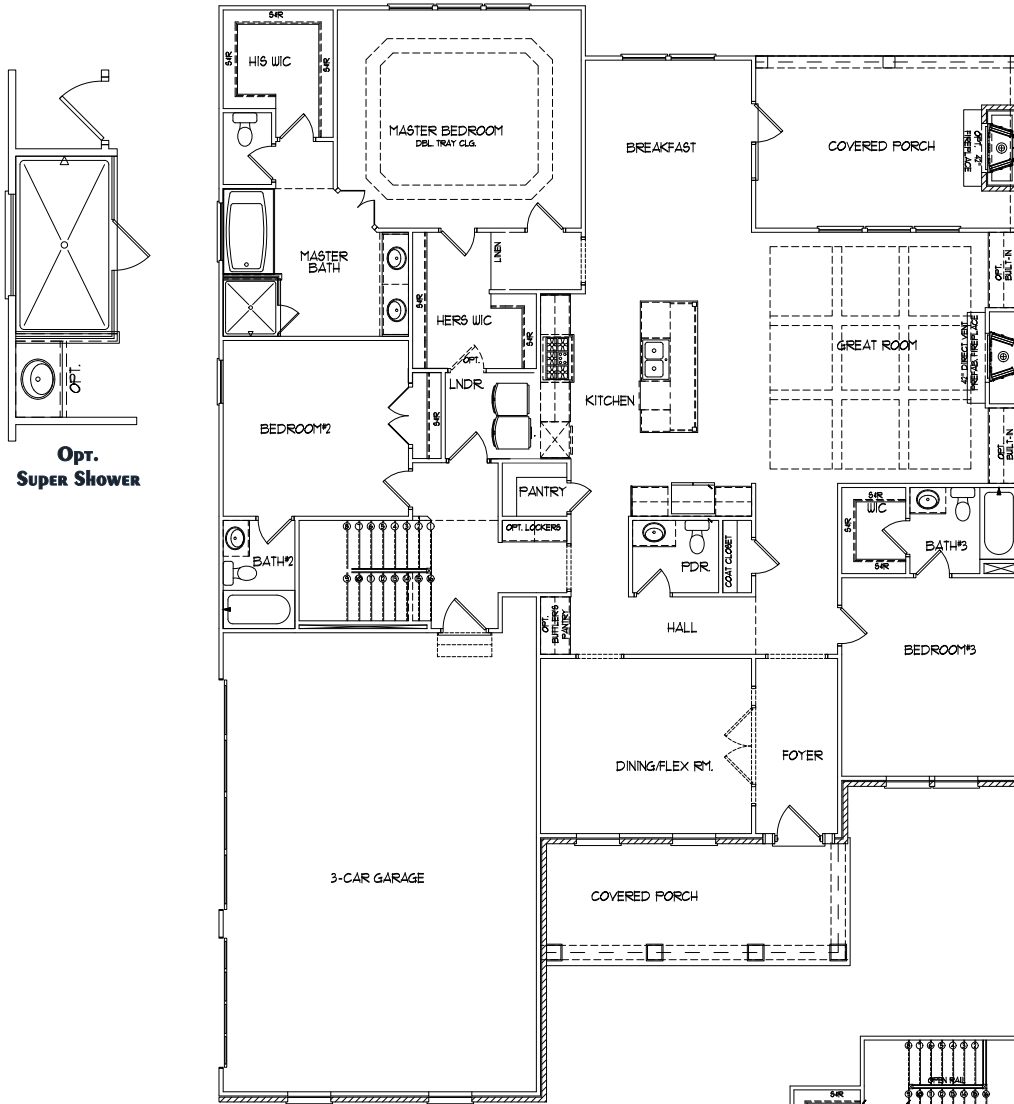

ELEVATION A

ELEVATION B

ELEVATION C

ELEVATION D

ELEVATION E

ELEVATION F

ELEVATION G

ELEVATION H

HILL GROVE
HOMES

ADDISON III

4 Bedroom / 4.5 Bathroom / 3182 sq ft

Opt.
Super Shower

MAIN LEVEL

SECOND LEVEL